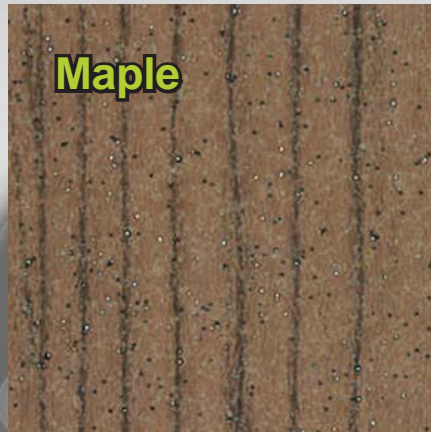

KORO-TRANS™

Astra Flor™

Flooring for Shuttle and Transit Vehicles

- Safety Flooring
- Easy to Clean
- Long Life
- Made in America
- Proven Performance
- Ships From Inventory

PROFUSION 

Koro-Trans™ Products
Profusion Industries
822 Kumho Dr. | Fairlawn, OH 44333
Tel: 800 938-2858 | Fax: 330 668-7705
www.ProFusionIndustries.com